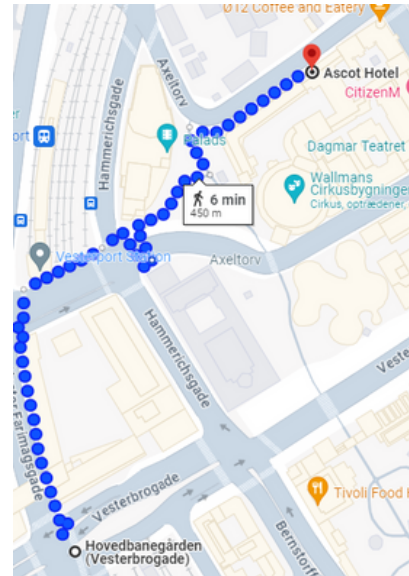

Airport to hotel 's Ascot & Wide Or Taxi

From: Copenhagen Airport

To: Ascot & Wide, Studiestræde 61

CPH Airport (CPH Lufthavn) Track 2

Reginal trian → Østerport

14 min, 2 stops along the way

København H Exit from Vesterbrgade
(Central Station)

Walk: 450 m, 6 min

Hotel 's Ascot & Wide,
Studiestræde 61

Airport to Moltkes Palæ (Meeting venue) Or Taxi

From: Copenhagen Airport

To: Moltkes palæ, Dronningens Tværgade 2

Copenhagen Airport St. (Metro)

Metro M2 → Vanløse St. (Metro)

13 min, 7 stops along the way

Kongens Nytorv St. (Metro)

Walk: 552 m, 8 min

Moltkes Palæ (Meeting venue),
Dronningens Tværgade 2,

Hotel Ascot & Wide to Moltkes Palæ (Meeting venue) Or Taxi

Option 1: Metro

From: Ascott & White, Studiestræde 61

To: Moltkes palæ, Dronningens Tværgade 2

**Ascott & White Hotel,
Studiestræde 61**

Walk: 332 m, 5 min

Rådhuspladsen St. (Metro)

Metro M3 → **Via Kongens Nytorv**

4 min, 2 stops along the way

Marmorkirken St. (Metro)